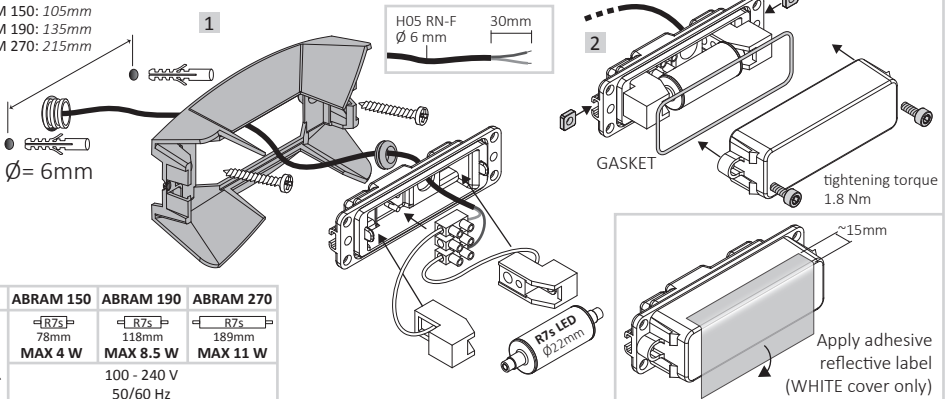

F ATTENTION! Les opérations de montage et d'entretien ne doivent être effectuées que lorsque le courant électrique est coupé. Utiliser seulement des ampoules à LED. Assurer le positionnement correct de la joint dans l'appareil, afin de garantir le degré de protection IP. Fumagalli Srl n'accepte pas aucun responsabilité pour toutes les dommages causés par une mauvaise installation, par un utilisation incorrecte ou par l'utilisation des pièces de rechange qui ne sont pas originales. En cas de doutes, faites appel à un électricien qualifié. Conserver les instructions.

E PRECAUCIÓN! Lleve a cabo la instalación y mantenimiento tras cortar la tensión de la instalación eléctrica. Use únicamente lámparas LED. Ajuste correctamente el aro de goma con el producto para asegurar la protección IP indicada en el producto. En cualquier caso Fumagalli Srl no aceptará responsabilidad alguna por instalación incorrecta, mal uso o por su uso con accesorios no originales del fabricante. En caso de duda consulte con un electricista cualificado. Guarde estas instrucciones.

ABRAM - R7s LED

ABRAM 150: 105mm
ABRAM 190: 135mm
ABRAM 270: 215mm