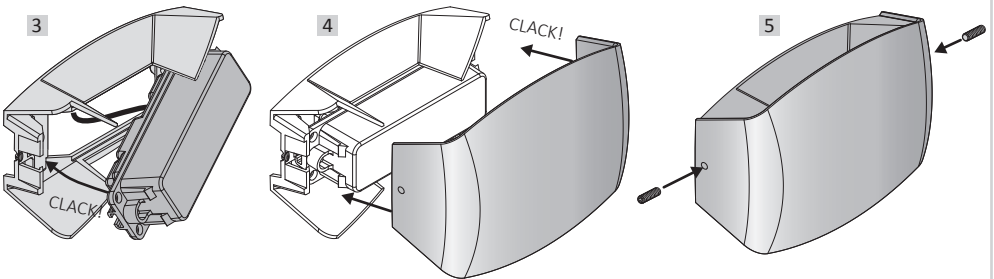

F ATTENTION! Les opérations de montage et d'entretien ne doivent être effectuées que lorsque le courant électrique est coupé. Utiliser seulement des ampoules à LED. Assurer le positionnement correct de la joint dans l'appareil, afin de garantir le degré de protection IP. Fumagalli Srl n'accepte pas aucun responsabilité pour toutes les dommages causés par une mauvaise installation, par un utilisation incorrecte ou par l'utilisation des pièces de rechange qui ne sont pas originales. En cas de doutes, faites appel à un électricien qualifié. Conserver les instructions.

E PRECAUCIÓN! Lleve a cabo la instalación y mantenimiento tras cortar la tensión de la instalación eléctrica. Use únicamente lámparas LED. Ajuste correctamente el aro de goma con el producto para asegurar la protección IP indicada en el producto. En cualquier caso Fumagalli Srl no aceptará responsabilidad alguna por instalación incorrecta, mal uso o por su uso con accesorios no originales del fabricante. En caso de duda consulte con un electricista cualificado. Guarde estas instrucciones.

ABRAM - R7s LED

ABRAM 150: 105mm
ABRAM 190: 135mm
ABRAM 270: 215mm