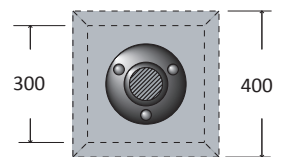

LOUVRE (optional)

E27 version only

resin louvre

aluminum louvre

1

2

GROUND FIXATION

1119