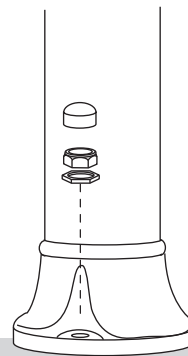

LOUVRE (optional)

E27 version only

resin louvre

aluminum louvre

1

2

GROUND FIXATION

1119