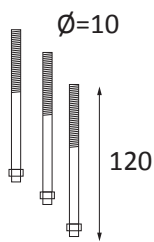

LOUVRE (optional)

E27 version only

resin louvre

aluminum louvre

1

2

GROUND FIXATION

1119