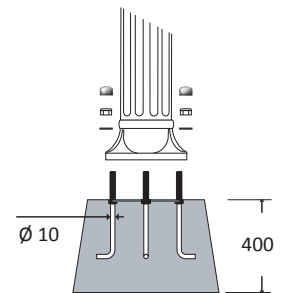

LOUVRE (optional)

E27 version only

resin louvre

aluminum louvre

1

2

GROUND FIXATION

1119