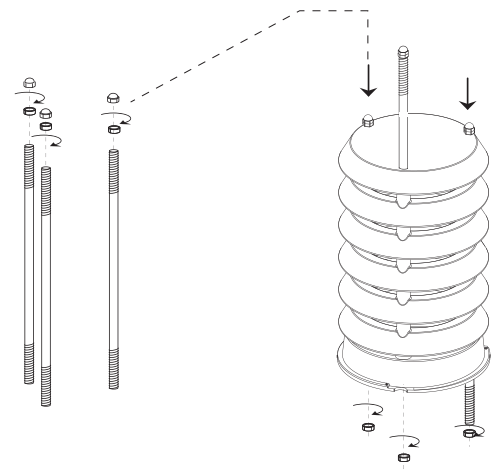

LOUVRE (optional)

E27 version only

resin louvre

aluminum louvre

1

2

GROUND FIXATION

1119