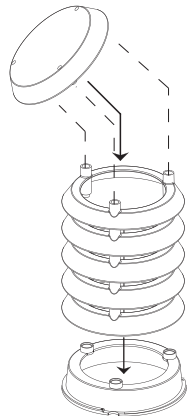

LOUVRE (optional)

E27 version only

resin louvre

aluminum louvre

1

2

GROUND FIXATION

1119