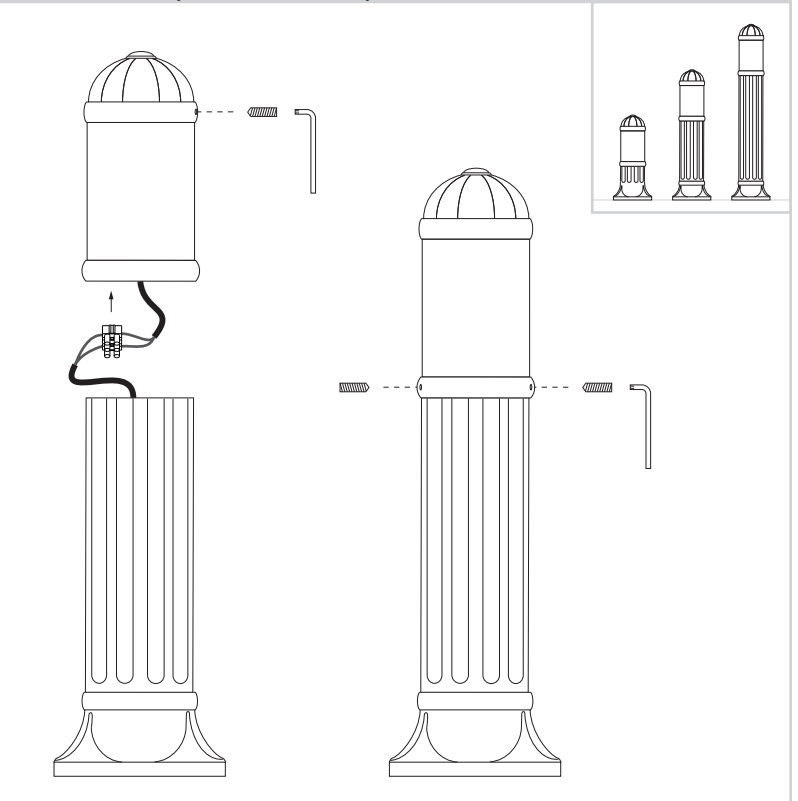

SAURO 500 / SAURO 800 / SAURO 1100